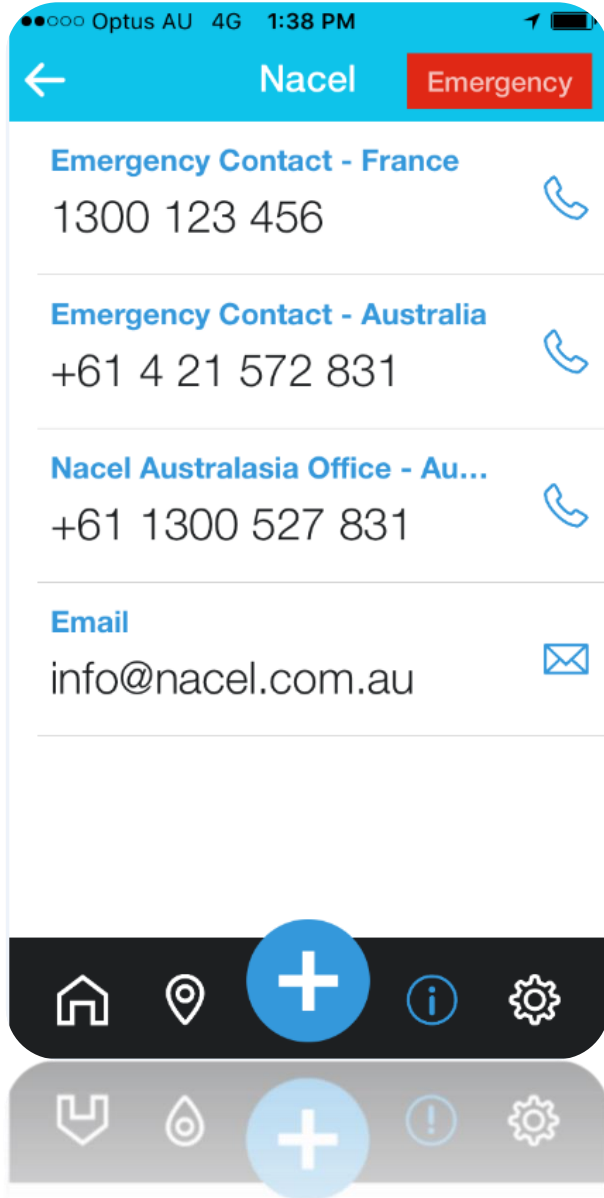

Nacel Link

The travel app for Nacel Australasia Students and their Parents/Guardians

We are here for you and your child 24/7 to offer support and advice

If your child needs immediate assistance they can use the EMERGENCY button located on the top right hand corner of the screen throughout the app.

This will allow them to instantly get in touch with the Nacel Emergency Team or the local Emergency Services of your Host Country.